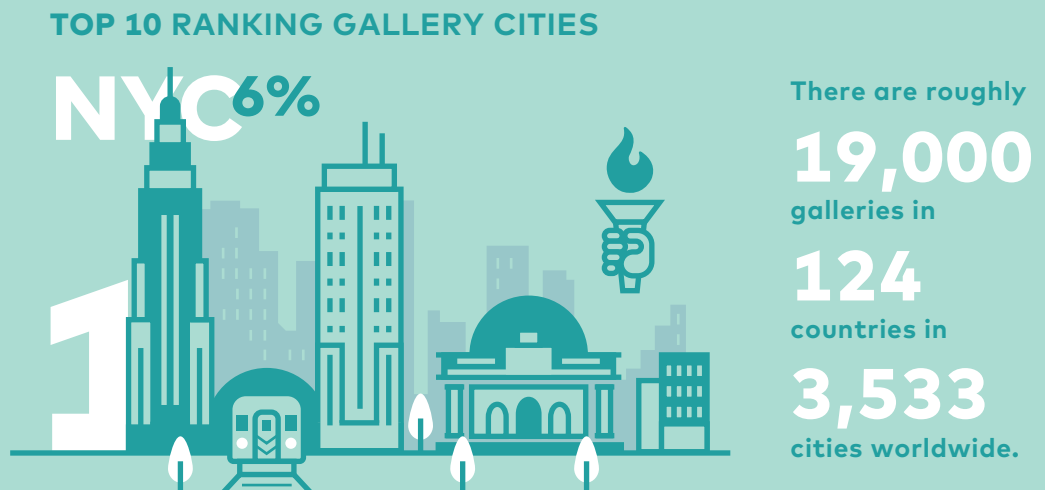

# The Global Art Gallery Report 2016

by Magnus Resch

Download the full report here. It's free.

Source: Magnus Resch, The Global Art Gallery Report 2016, Phaidon  
Data is based on an anonymous survey sent to 8'000 galleries in the US, the UK and Germany.