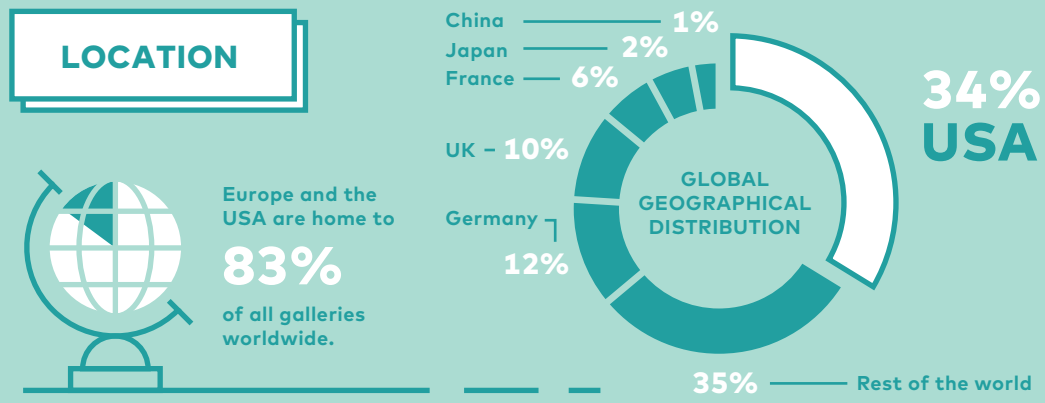

# The Global Art Gallery Report 2016

by Magnus Resch

Download the full report here. It's free.

Source: Magnus Resch, The Global Art Gallery Report 2016, Phaidon  
Data is based on an anonymous survey sent to 8'000 galleries in the US, the UK and Germany.