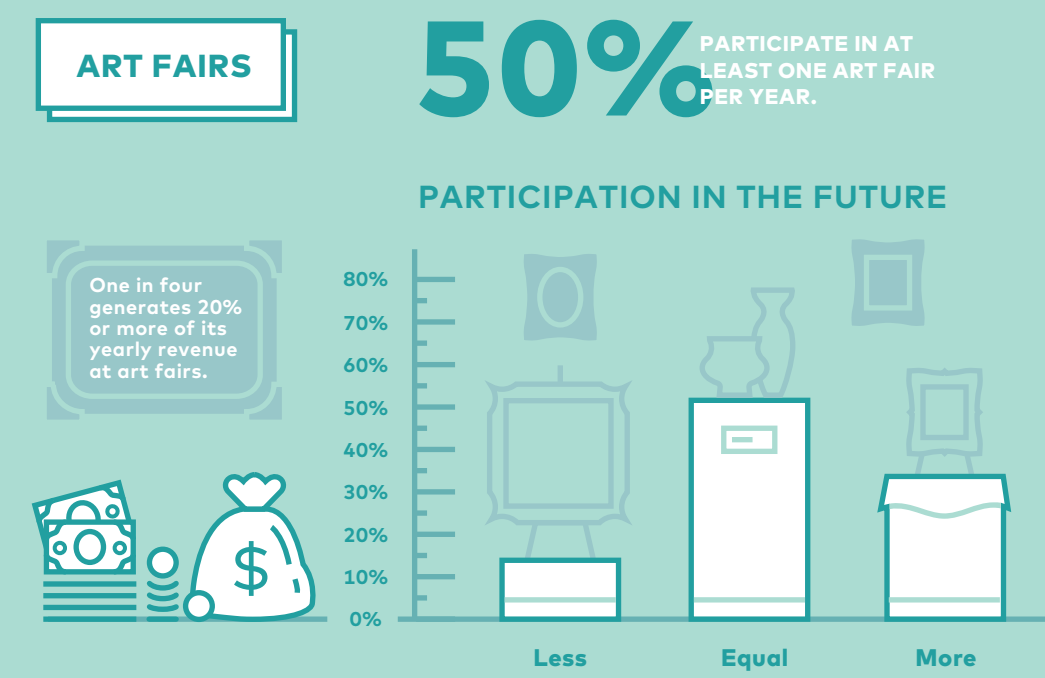

# The Global Art Gallery Report 2016

by Magnus Resch

Download the full report here. It's free.

Source: Magnus Resch, The Global Art Gallery Report 2016, Phaidon  
Data is based on an anonymous survey sent to 8'000 galleries in the US, the UK and Germany.