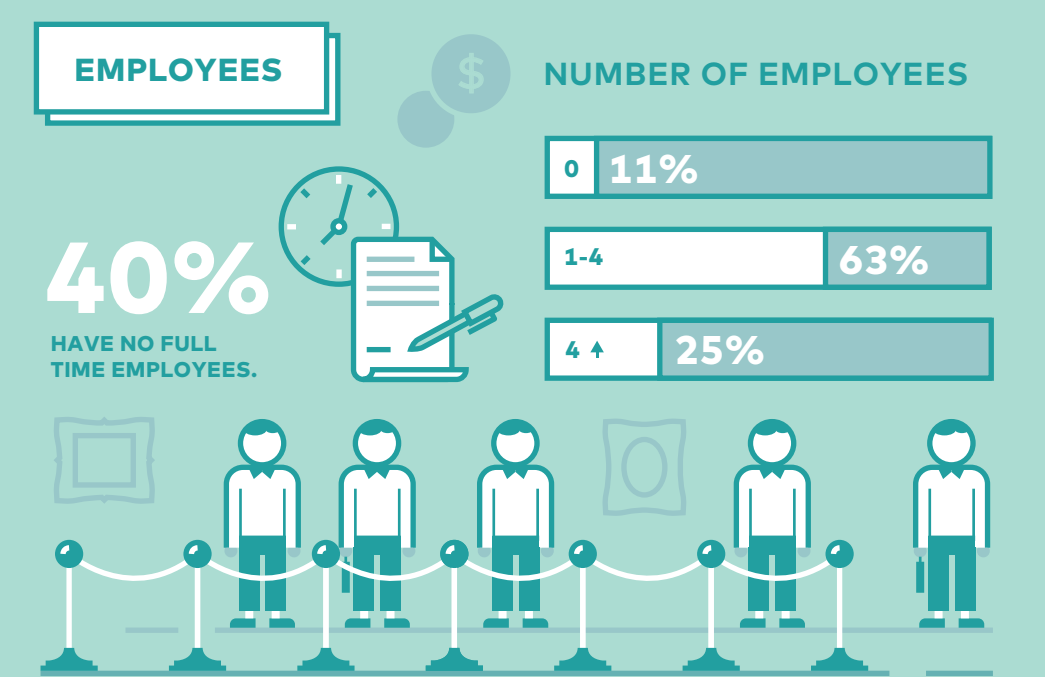

# The Global Art Gallery Report 2016

by Magnus Resch

Download the full report here. It's free.

Source: Magnus Resch, The Global Art Gallery Report 2016, Phaidon  
Data is based on an anonymous survey sent to 8'000 galleries in the US, the UK and Germany.