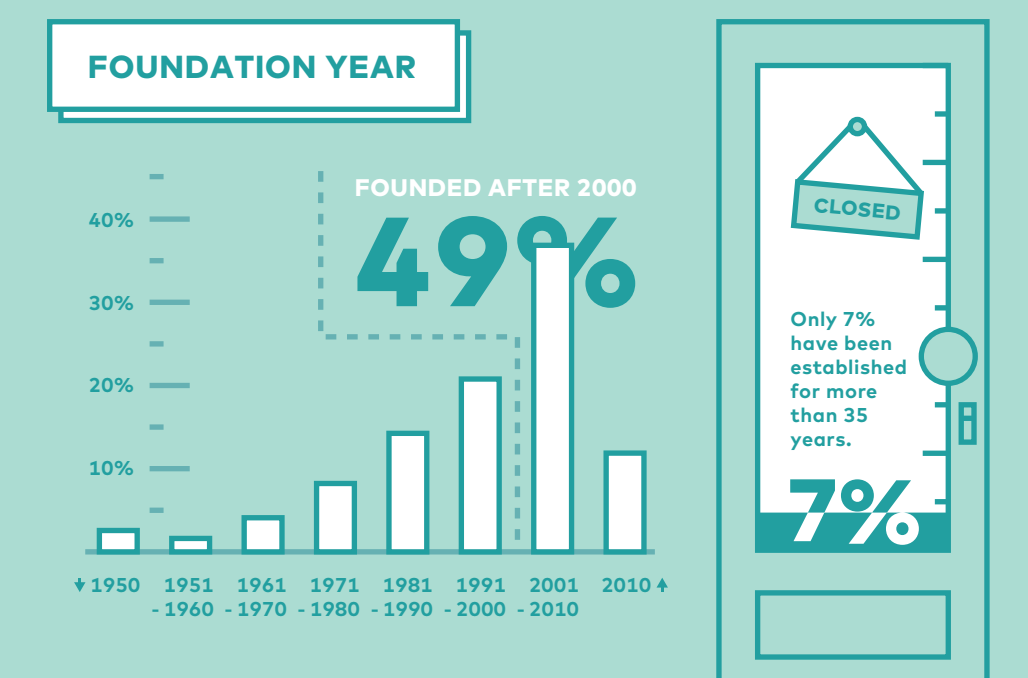

# The Global Art Gallery Report 2016

by Magnus Resch

Download the full report here. It's free.

Source: Magnus Resch, The Global Art Gallery Report 2016, Phaidon  
Data is based on an anonymous survey sent to 8'000 galleries in the US, the UK and Germany.