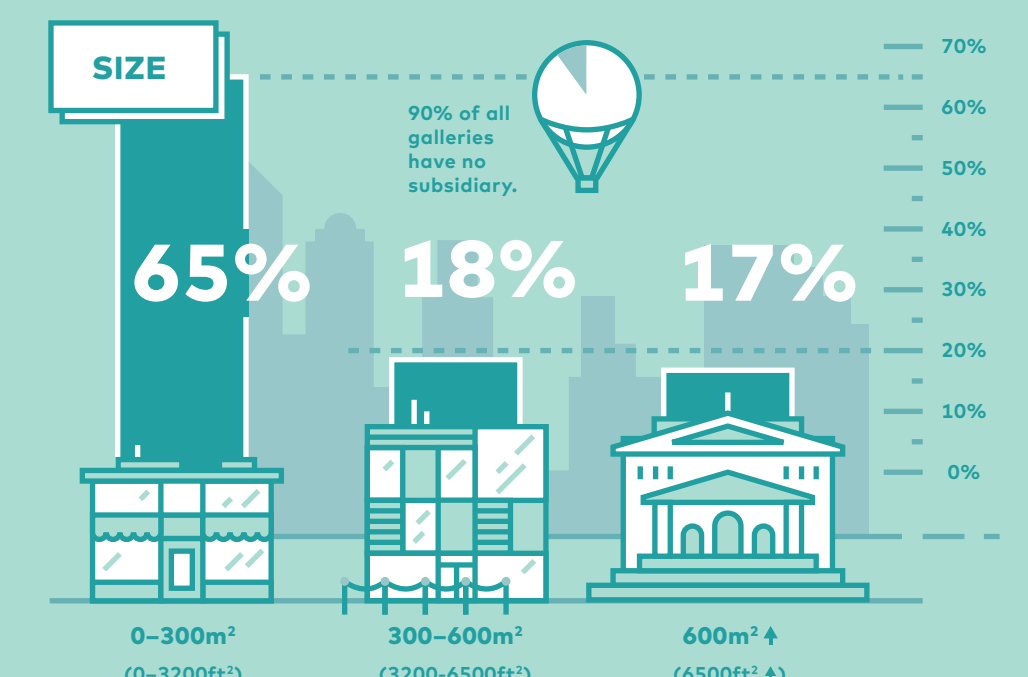

# The Global Art Gallery Report 2016

by Magnus Resch

Download the full report here. It's free.

Source: Magnus Resch, The Global Art Gallery Report 2016, Phaidon  
Data is based on an anonymous survey sent to 8'000 galleries in the US, the UK and Germany.