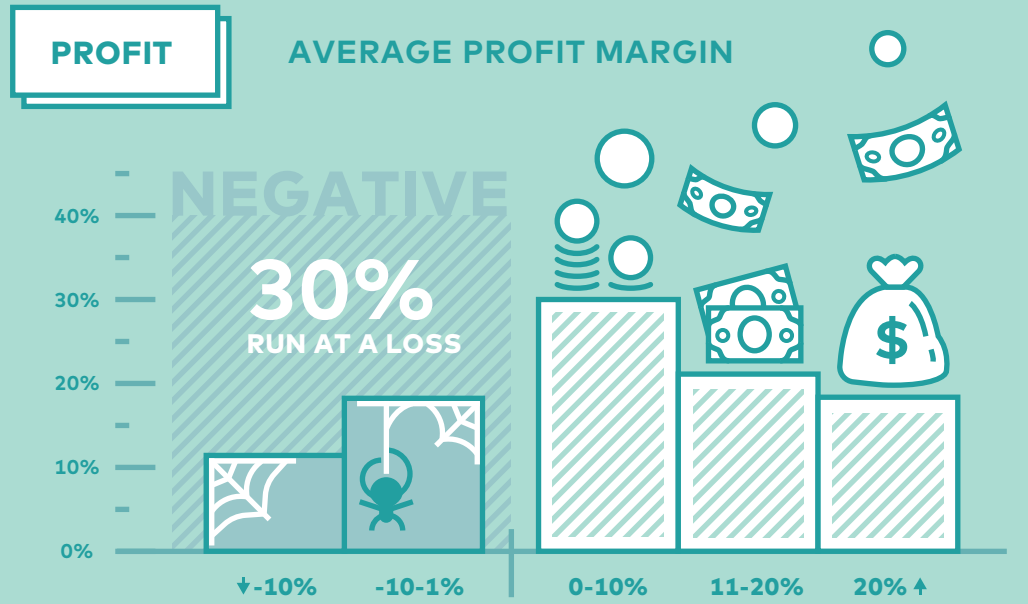

# The Global Art Gallery Report 2016

by Magnus Resch

Download the full report here. It's free.

Source: Magnus Resch, The Global Art Gallery Report 2016, Phaidon  
Data is based on an anonymous survey sent to 8'000 galleries in the US, the UK and Germany.