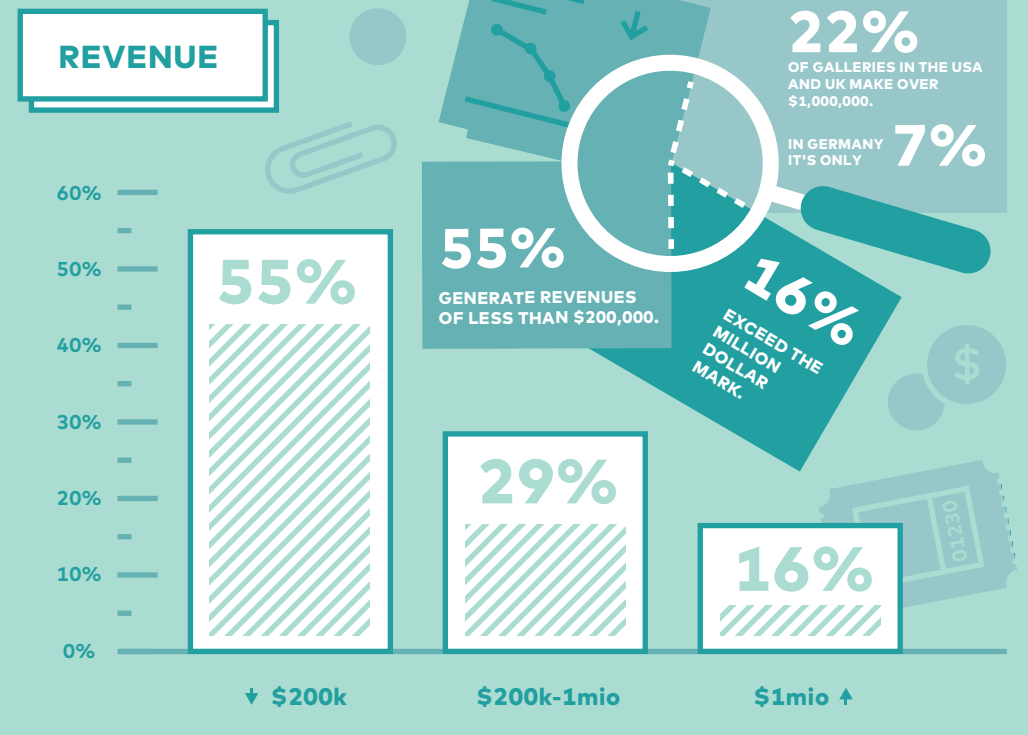

# The Global Art Gallery Report 2016

by Magnus Resch

Download the full report here. It's free.

Source: Magnus Resch, The Global Art Gallery Report 2016, Phaidon  
Data is based on an anonymous survey sent to 8'000 galleries in the US, the UK and Germany.

Download the full report here. It's free.